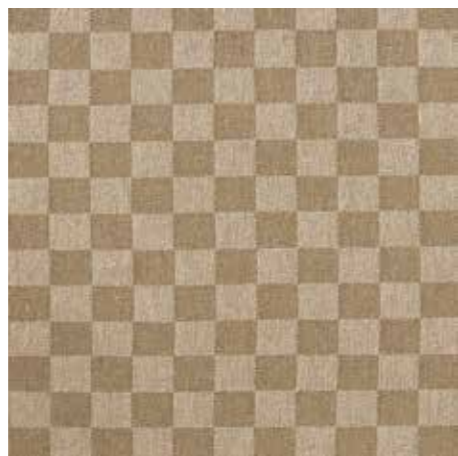

Simply

Dis. 7004

Made in Italy

Var.10

Tovaglia
Jacquard
Anti Macchia
Idrorepellente
Olio-repellente

Tovaglia

- •4 - 140x140cm
- •6 - 140x180cm
- •12 - 140x240cm
- •300 - 140x300cm
- •360 - 140x360cm